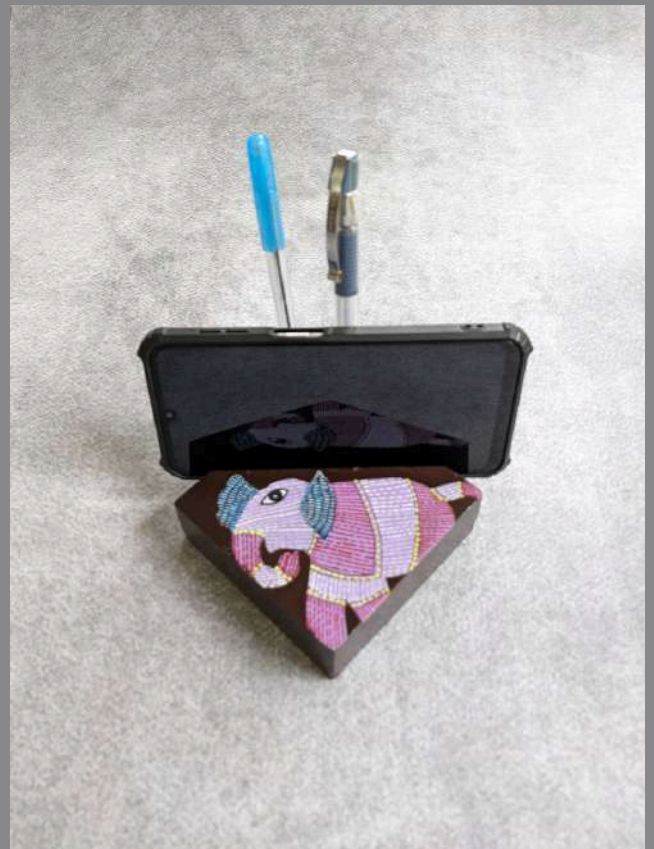

Our brand partners

SADABAHAAR

- 1 seasoned mango wood, hand painted mobile holder cum pen stand
 - 1 wood carved tea light (4x4x1 inches)
 - Comes in a sustainable corrugated box packaging
- Price per unit: INR 350/-
 - MOQ: 100 pieces
 - GST @12% extra and shipping charges extra on actuals