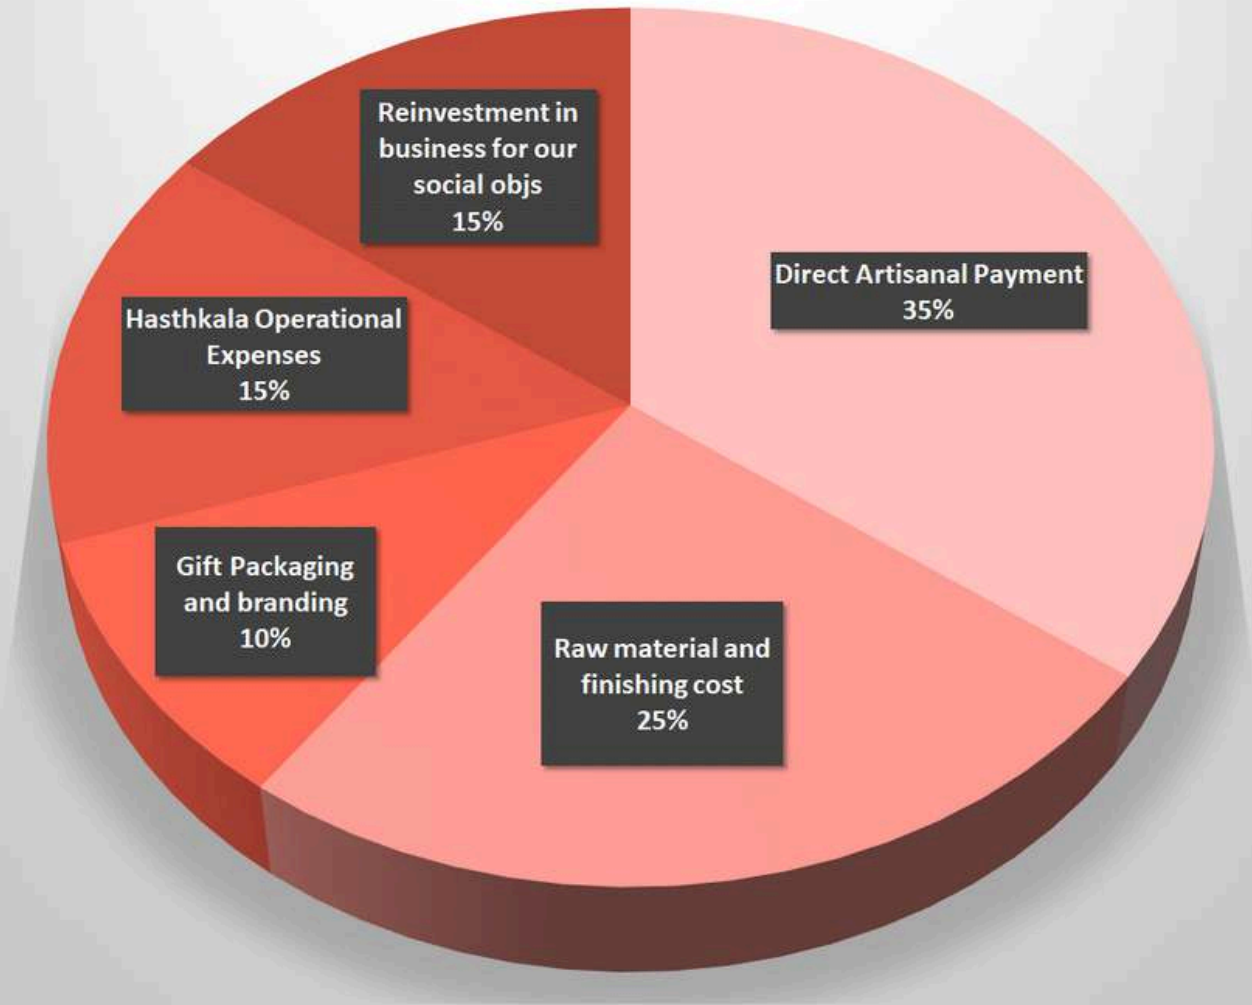

Where is the money spent?

Looking forward to partnering with you in making artisanal lives better!

team@hasthkala.in

+91 8839270153

www.hasthkala.in

<http://facebook.com/HasthkalaCurators>

<http://instagram.com/Hasthkala_Curators>